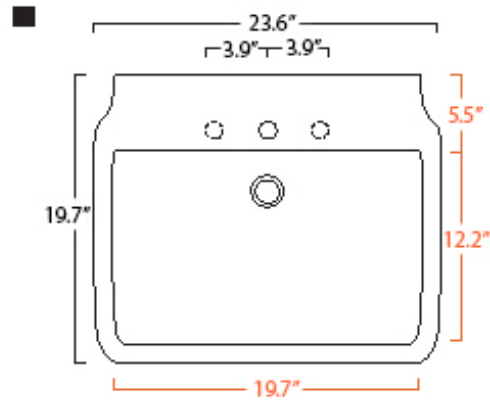

Features

- Ceramic
- With overflow
- Countertop or wall-mount installation
- With faucet hole
- ADA Compliant

Nova 60

SKU# | Option:

- Nova 60 | White

<p><b>Collection</b> Nova</p>	<p><b>Model  </b> Nova 60</p>	<p>Dimensions Metric  <i>1 inch = 2.54 cm</i>  <i>1 inch = 25.4 mm</i></p>	 <p>1051 Lea Drive - Collegeville, PA 19426        Tel. 215 513 9400 - Fax 610 831 0215  <a href="http://www.ws bathcollections.com">www.ws bathcollections.com</a> - <a href="mailto:info@ws bathcollectins.com">info@ws bathcollectins.com</a></p>
-----------------------------------	-----------------------------------	--	---

○ = smaltato perimetralmente  
all glazed sides

■ = non smaltato dietro  
unglazed behind

U= sottopiano  
undercounter  
I = incasso  
inset  
A = appoggio  
freestanding  
W= sospeso  
wall hung

Collection  
Pqxc

Model |  
Pqxc'82

Dimensions Metric  
1 inch = 2.54 cm  
1 inch = 25.4 mm

**WS**®  
BATH  
COLLECTIONS

1051 Lea Drive - Collegeville, PA 19426  
Tel. 215 513 9400 - Fax 610 831 0215  
[www.wsbathcollections.com](http://www.wsbathcollections.com) - [info@wsbathcollections.com](mailto:info@wsbathcollections.com)

### Vessel/ countertop installation

Bolts

Silicone (*optional*)

Collection  
Pqxc

Model |  
Pqxc'82

Dimensions Metric  
*1 inch = 2.54 cm*  
*1 inch = 25.4 mm*

**WS**<sup>®</sup>

**BATH  
COLLECTIONS**