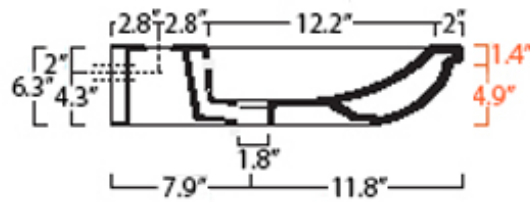

Features

- Ceramic
- With overflow
- Countertop or wall-mount installation
- With faucet hole
- ADA Compliant

Nova 60

SKU# | Option:

- Nova 60 | White

<p><b>Collection</b> Nova</p>	<p><b>Model  </b> Nova 60</p>	<p>Dimensions Metric  <i>1 inch = 2.54 cm</i>  <i>1 inch = 25.4 mm</i></p>	 <p>1051 Lea Drive - Collegeville, PA 19426        Tel. 215 513 9400 - Fax 610 831 0215  <a href="http://www.ws bathcollections.com">www.ws bathcollections.com</a> - <a href="mailto:info@ws bathcollectins.com">info@ws bathcollectins.com</a></p>
-----------------------------------	-----------------------------------	--	---

○ = smaltato perimetralmente  
all glazed sides

■ = non smaltato dietro  
unglazed behind

U= sottopiano  
undercounter  
I = incasso  
inset  
A = appoggio  
freestanding  
W= sospeso  
wall hung

Collection  
Pqxc

Model |  
Pqxc'82

Dimensions Metric  
1 inch = 2.54 cm  
1 inch = 25.4 mm

**WS**®  
BATH  
COLLECTIONS

1051 Lea Drive - Collegeville, PA 19426  
Tel. 215 513 9400 - Fax 610 831 0215  
[www.wsbathcollections.com](http://www.wsbathcollections.com) - [info@wsbathcollections.com](mailto:info@wsbathcollections.com)

### Vessel/ countertop installation

Bolts

Silicone (*optional*)

Collection  
Pqxc

Model |  
Pqxc'82

Dimensions Metric  
*1 inch = 2.54 cm*  
*1 inch = 25.4 mm*

**WS**<sup>®</sup>

**BATH  
COLLECTIONS**