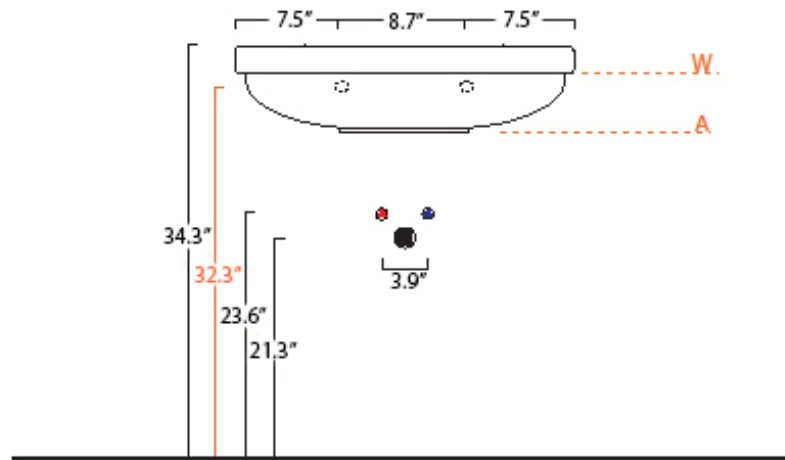

Features

- Ceramic
- With overflow
- Countertop or wall-mount installation
- With faucet hole
- ADA Compliant

Nova 60

SKU# | Option:

- Nova 60 | White

<p><b>Collection</b> Nova</p>	<p><b>Model  </b> Nova 60</p>	<p>Dimensions Metric  <i>1 inch = 2.54 cm</i>  <i>1 inch = 25.4 mm</i></p>	 <p>1051 Lea Drive - Collegeville, PA 19426        Tel. 215 513 9400 - Fax 610 831 0215  <a href="http://www.ws bathcollections.com">www.ws bathcollections.com</a> - <a href="mailto:info@ws bathcollectins.com">info@ws bathcollectins.com</a></p>
-----------------------------------	-----------------------------------	--	---

○ = smaltato perimetralmente  
all glazed sides

■ = non smaltato dietro  
unglazed behind

U= sottopiano  
undercounter  
I = incasso  
inset  
A = appoggio  
freestanding  
W= sospeso  
wall hung

Collection  
Pqxc

Model |  
Pqxc'82

Dimensions Metric  
1 inch = 2.54 cm  
1 inch = 25.4 mm

**WS**®  
BATH  
COLLECTIONS

1051 Lea Drive - Collegeville, PA 19426  
Tel. 215 513 9400 - Fax 610 831 0215  
[www.wsbathcollections.com](http://www.wsbathcollections.com) - [info@wsbathcollections.com](mailto:info@wsbathcollections.com)

### Vessel/ countertop installation

Bolts

Silicone (*optional*)

Collection  
Pqxc

Model |  
Pqxc'82

Dimensions Metric  
*1 inch = 2.54 cm*  
*1 inch = 25.4 mm*

**WS**<sup>®</sup>

**BATH  
COLLECTIONS**